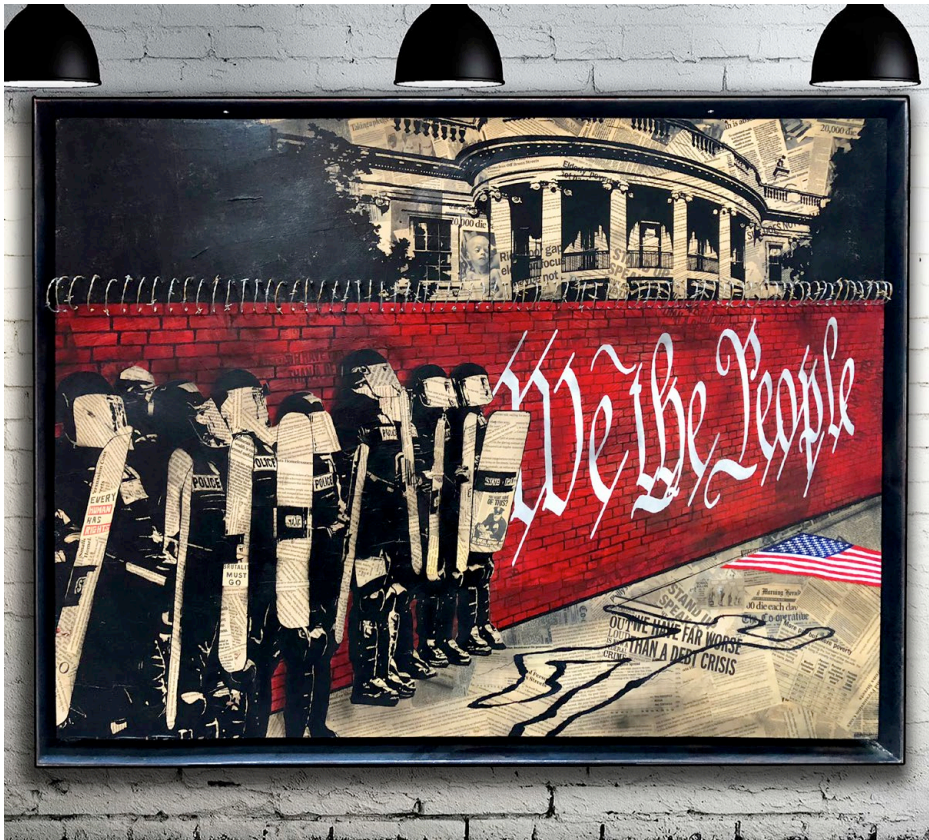

Wall mount - Steel frame or no frame

Table - Black walnut table on castors with 1/2" low-iron glass top.

****HEAVY****

Captain Zissou (2018)

64" x 52" x 3"

Spray paint, acrylic, ink, over vintage newspaper collage with resin coating.

Stained oak frame.

Kurt Cobain #2 (2018)

64" x 76" x 3"

Spray paint, acrylic, ink, over vintage newspaper collage.

Steel or wood frame available.

A Reason to Riot (2016)
52" x 75" x 4

Spray paint, acrylic, ink, barbed wire,
over vintage newspaper collage on
canvas.

Hot-rolled steel frame.

**Standing Up By
Taking A Knee (2018)**
58" x 76" x 3"

Spray paint, acrylic, ink, over vintage
newspaper collage about peaceful
protests around the world, on canvas.

Wood or steel framing available.