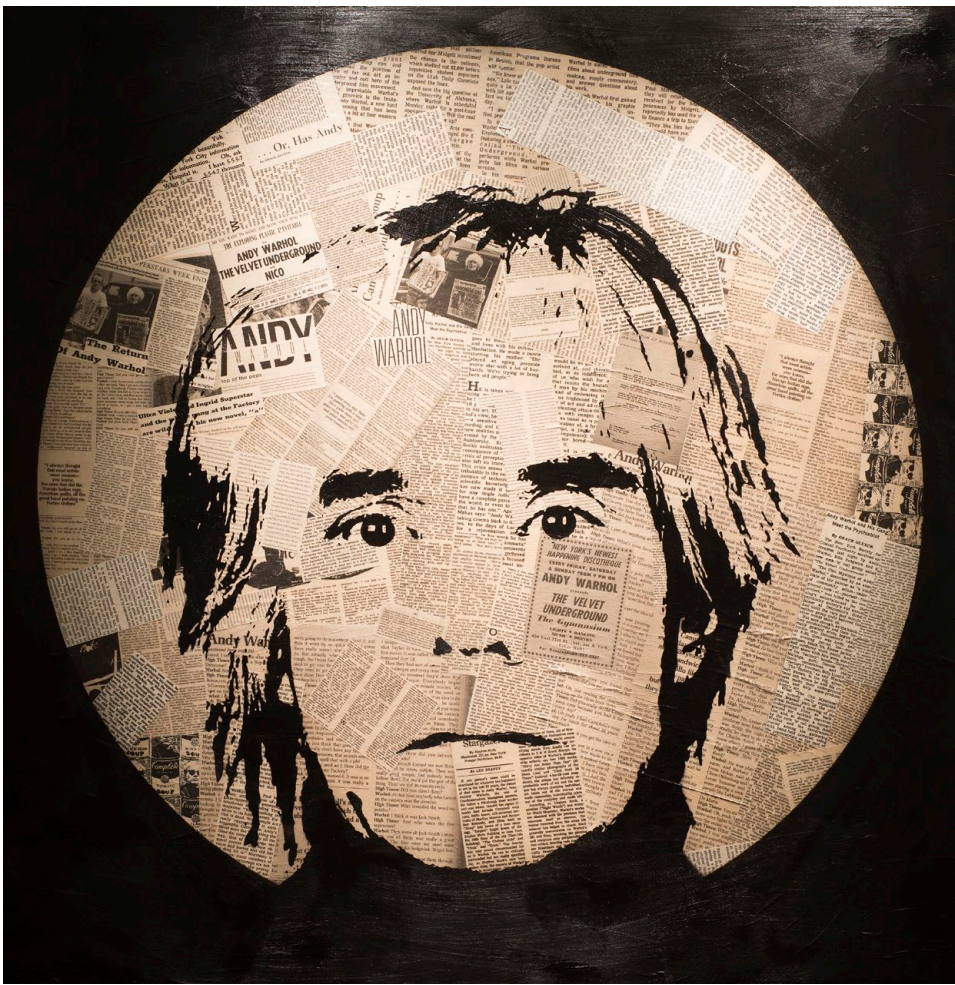

Hot-rolled steel frame.

Tyranic Times... (2018)

52" x 64" x 3"

Spray paint, acrylic, ink, airbrush, over vintage newspaper collage.

Stained oak frame

With respect to the growing divide in our country.

Bruce Lee Large Print (2013)

Spray paint, and acrylic over concrete.

Steel or wood frame available.

Audrey (2015)

74" x 41" x 3"

Resined pigment print on canvas with spray paint.

Cold-rolled steel frame

Bowie (2015)

51" x 81" x 3"

Spray paint, acrylic, ink, over vintage newsprint collage with resin.

Cold-rolled steel frame.

Warhol (2015)

72" x 72" x 3"

Spray paint, acrylic, ink, over vintage newsprint collage with resin.

Cold-rolled steel frame.