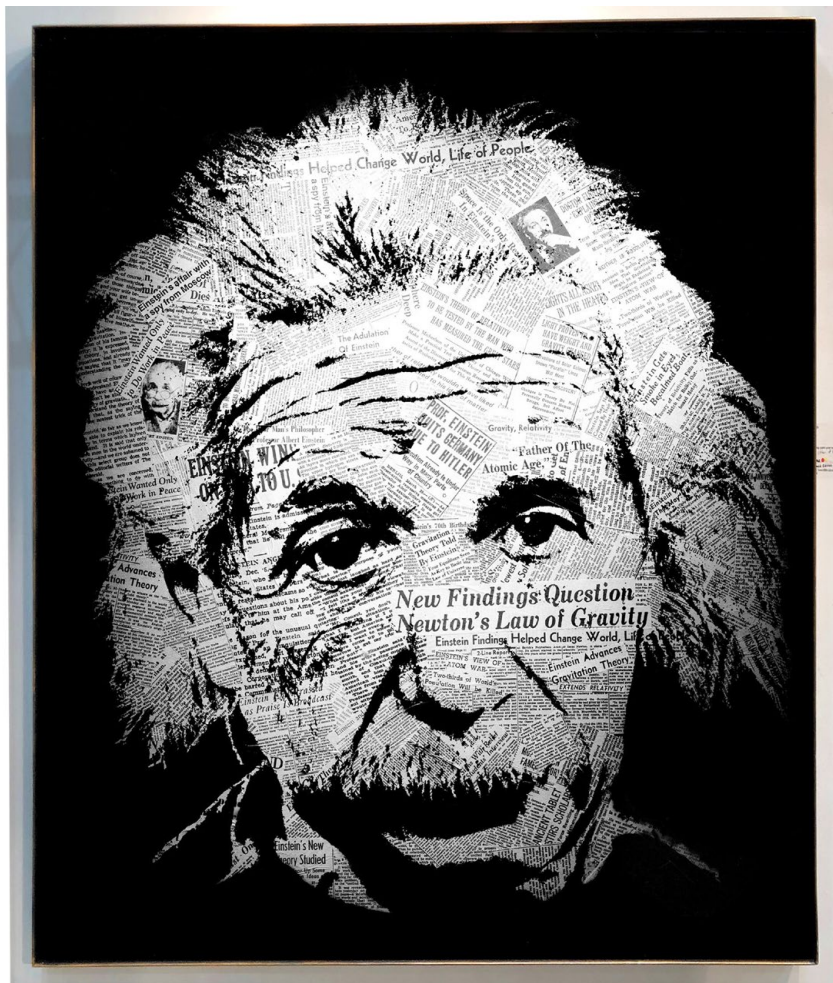

Spray paint, acrylic, ink, over vintage newspaper collage with resin.

Hot-rolled steel frame available.

Bowie (2015)

25" x 48" x 3"

Spray paint, acrylic, and ink over spent shell casings.

Hot-rolled steel frame