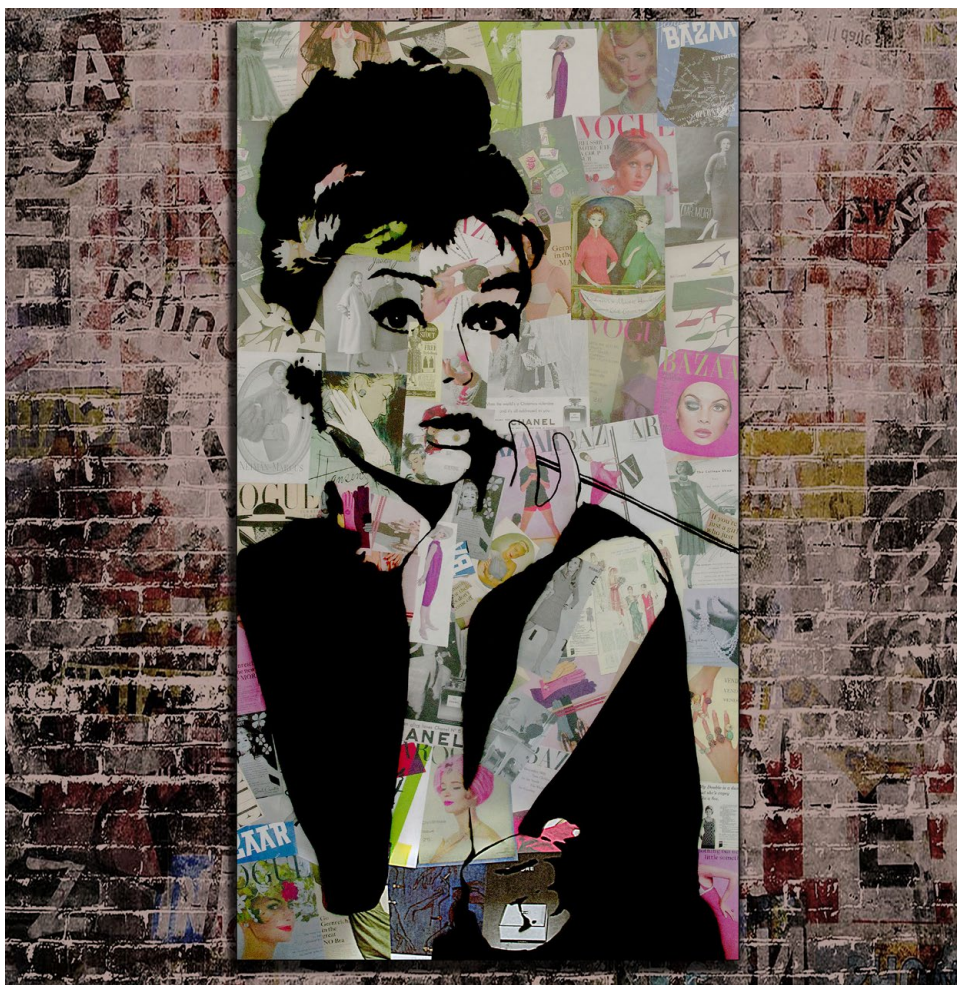

Audrey (2015)

74" x 41" x 3"

Resined pigment print on canvas with spray paint.

Cold-rolled steel frame