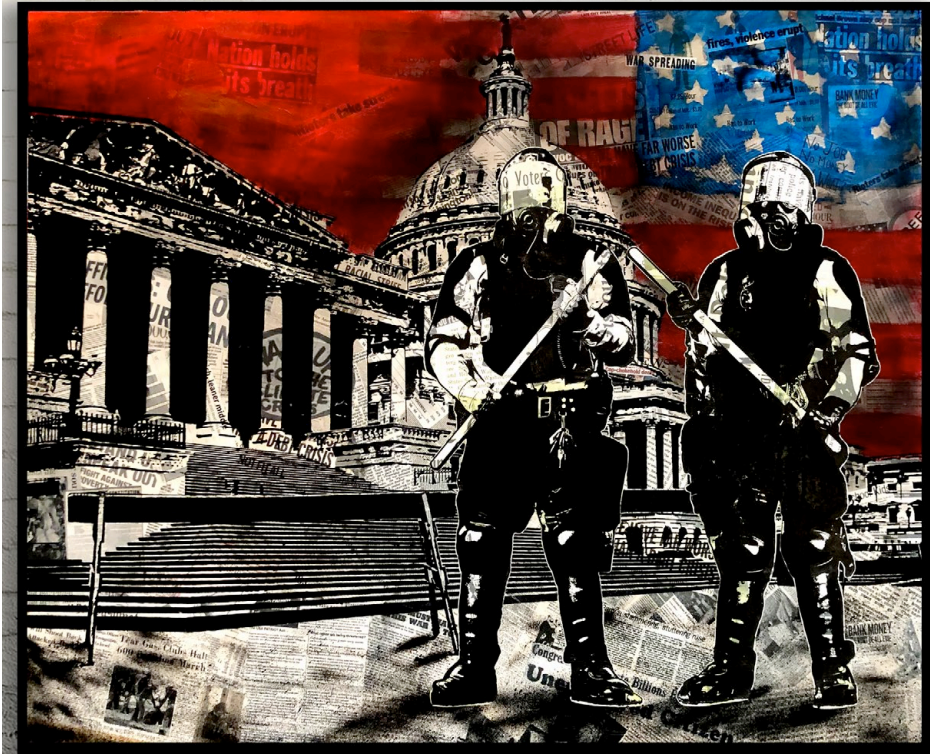

Tyranic Times... (2018)

52" x 64" x 3"

Spray paint, acrylic, ink, airbrush, over vintage newspaper collage.

Stained oak frame

With respect to the growing divide in our country.