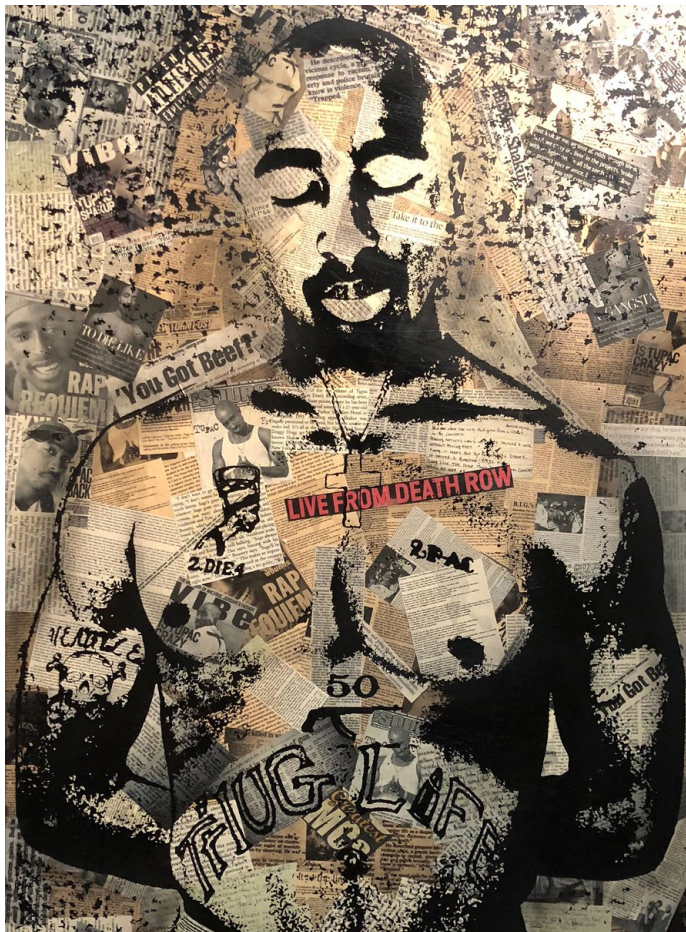

Tupac (2017)
editioned resined pigment print

72" x 41" x 3"

Resined pigment print on canvas with spraypaint and ink.

Steel or wood frame available