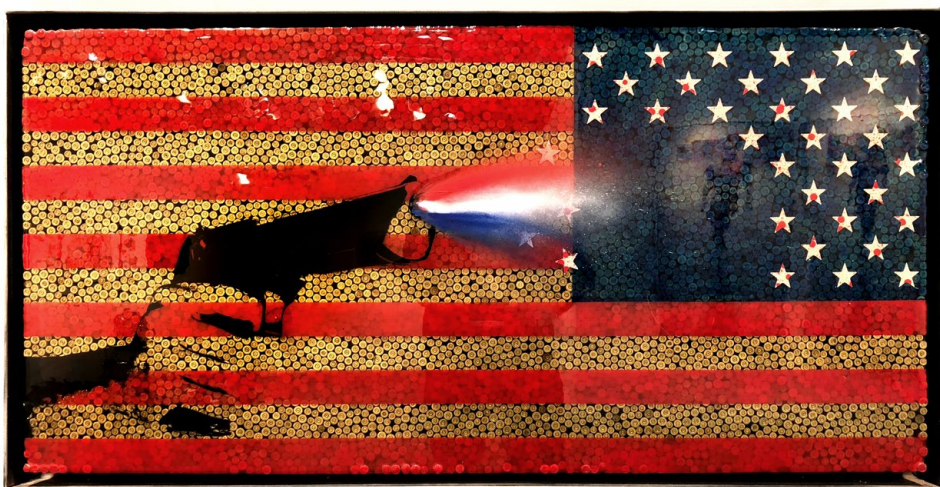

Bowie (2015)

25" x 48" x 3"

Spray paint, acrylic, and ink over spent shell casings.

Hot-rolled steel frame